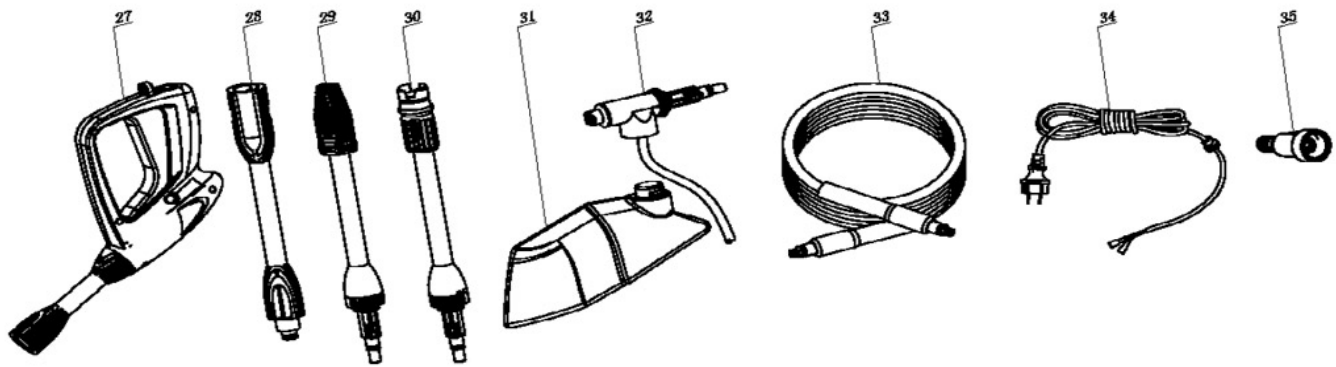

POS	CODE	DESCRIPTION AR	DESCRIPTION	QTY
1	3600040	PULSANTE MANICO - HANDLE BUTTON MAKITA M-READY 130.005	M-READY PULL ROD KNOB	1
2	3640030	MANICO SUP. NERO - UPPER BLACK HANDLE M-READY 130.004	M-READY PULL ROD HANDLE	1
3-7-12-13-19-23-25	3640610	KIT VITERIE - SCREW KIT M-READY XXX.XXX	KIT SCREWS 17 ST4 8*16/6 ST2 9*15	1
4	3640060	GUIDA MANICO - HANDLE HOLDER M-READY 130.007	M-READY PULL ROD HOLDER	1
5	3640190	ANELLO GOMMA MANICO - HANDLE RUBBER RING M-READY 130.013	M-READY RUBBER RING	1
6	3640530	KIT MANICO - HANDLE KIT FOR M-READY 130.014	M-READY ALUMINIUM HANDLE KIT	1
8	3640180	STAFFA CONVOGLIATORE - CONVEYOR CLIP M-READY 140.017	READY MOTOR FIXTURE	1
9	3640540	MOTOPOMPA COMP. - UN. MOTORPUMP KIT M-READY 1300W XXX.XXX	7045 MOTOR PUMP KIT	1
	NEW CODE		MOTOR 7630 COPPER WINDING	1
	3640550	KIT TENUTE ACQUA - VALVES + WATER SEALS KIT AR01 XXX.XXX	VALVES+WATER SEALS KIT	1
	3640560	KIT PISTONI - OIL SEALS + PISTONS KIT M-READY M-READY 1300W XXX.XXX	PISTON+OILS SEALS KIT	1
	3640570	KIT TSS - TSS KIT AR01 1300W XXX.XXX	TSS KIT	1
	3640580	KIT ASPIR. POMPA - INLET PUMP KIT AR01 XXX.XXX	INLET FITTING KIT	1
	3640590	KIT MANDATA. POMPA - OUTLET PUMP KIT M-READY 1300W XXX.XXX	OUTLET FITTING KIT	1
	3640600	TAPPO COMPL. ASP. DETERG. - COMPL. CAP DETERG. M-READY XXX.XXX	DETERGENT KIT	1
	3320600	KIT SPAZZOLE-BRUSHES KIT MOTOR(X2 PCS)1300-1500W 220-240V-50/60HZ XX	NEW	1
10	3640160	CONVOGLIATORE - CONVEYOR M-READY 140.013	READY MOTOR COVER	1
11	3640170	COPERCHIO CONVOGLIATORE - CONVEYOR COVER M- 140.014	READY MOTOR CAP	1
14-15-16-17	3320440	SCATOLA INTER.COMPLETA-COMplete SWITCH BOX READY SERIES XXX.XXX	KIT PREASSEMBLED SWITCH+CAPACITOR 0,33 UF	1
18	3640020	COFANO POST. NERO - FRONT COVER NERO M-READY 130.003	M-READY BACK COVER	1
20	3320054	COPERCHIO LAT. VERDE - GREEN DECORATIVE BOARD M-READY MAKITA 130.0	M-READY GUN DECORATIVE BOARD	1
21	3640620	RUOTA COMPLETA - COMPLETE WHEEL KIT MAKITA M-READY 130.016	PREASSEMBLED M-READY WHEEL+M-READY WHEEL RUBBER	2
21bis	3640621	RUOTA COMPLETA - COMPLETE WHEEL KIT DOLMAR M-READY XXX.XXX	PREASSEMBLED M-READY WHEEL+M-READY WHEEL RUBBER	2
22	3320200	PRESSACAVO-CABLE HOLDER READY SERIES 850.02	POWER CORD FIXTURE	1
24	3640080	STAFFA INTERNA MANICO - HANDLE BLOCK BOARD M-READY 130.009	M-READY BLOCK BOARD	1
26	3640010	COFANO FRONT. VERDE - FRONT COVER GREEN M-READY 130.002	M-READY FRONT COVER	1
27	3640050	CLIP MANICO - HANDLE CLIP M-READY 130.006	M-READY PULL ROD HANDLE FIXUTE	1